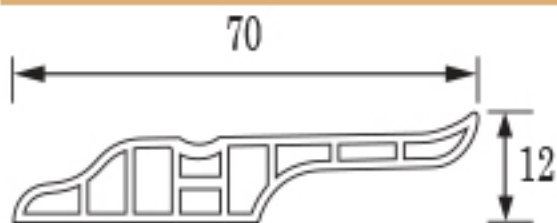

ACCESSORIES® SPC

AQSA SPC SKIRTING (70MM)

• SIZE (MM) : 70 × 12 × 2194.56

BEIGE

BLACK BROWN

DARK BROWN

GREY

WHITE

LIGHT BROWN

ACCESSORIES AQSA® SPC SKIRTING

AQSA® SPC SKIRTING (95MM)

ACCESSORIES® SPC

AQSA SPC REDUCER

• SIZE (MM) : 28 × 5 × 2743.2

BEIGE

BLACK BROWN

DARK BROWN

GREY

WHITE

LIGHT BROWN

ACCESSORIES® SPC

AQSA SPC L PROFILE

• **SIZE (MM) : 30× 20 × 2377.44**

BEIGE

BLACK BROWN

DARK BROWN

GREY

WHITE

LIGHT BROWN

ACCESSORIES® SPC

AQSA SPC END PROFILE

• SIZE (MM) : 24 × 4 × 2700