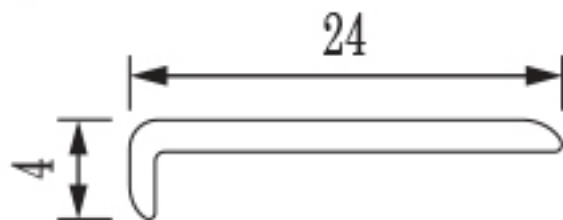

LIGHT BROWN

ACCESSORIES AQSA® SPC SKIRTING

AQSA® SPC SKIRTING (95MM)

ACCESSORIES® SPC

AQSA SPC REDUCER

• SIZE (MM) : 28 × 5 × 2743.2

BEIGE

BLACK BROWN

DARK BROWN

GREY

WHITE

LIGHT BROWN

ACCESSORIES® SPC

AQSA SPC L PROFILE

• **SIZE (MM) : 30× 20 × 2377.44**

BEIGE

BLACK BROWN

DARK BROWN

GREY

WHITE

LIGHT BROWN

ACCESSORIES® SPC

AQSA SPC END PROFILE

• SIZE (MM) : 24 × 4 × 2700

• SIZE (MM) : 25 × 3 × 2700

BEIGE

BLACK BROWN

DARK BROWN

GREY

WHITE

LIGHT BROWN