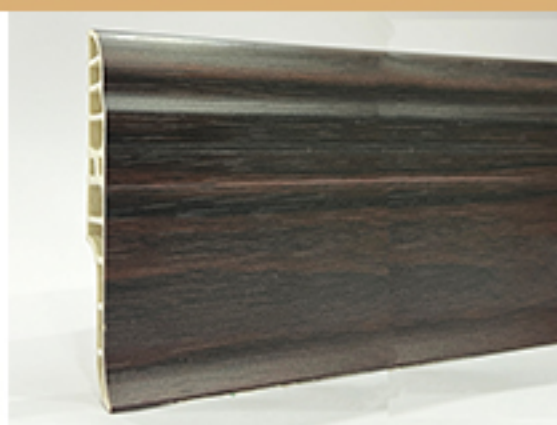

ACCESSORIES® SPC

AQSA SPC SKIRTING (70MM)

• SIZE (MM) : 70 × 12 × 2194.56

BEIGE

BLACK BROWN

DARK BROWN

GREY

WHITE

LIGHT BROWN

ACCESSORIES AQSA® SPC SKIRTING

AQSA® SPC SKIRTING (95MM)

ACCESSORIES® SPC

AQSA SPC REDUCER

• SIZE (MM) : 28 × 5 × 2743.2

BEIGE

BLACK BROWN

DARK BROWN

GREY

WHITE

LIGHT BROWN

ACCESSORIES® SPC

AQSA SPC L PROFILE

• **SIZE (MM) : 30× 20 × 2377.44**

BEIGE

BLACK BROWN

DARK BROWN

GREY

WHITE

LIGHT BROWN

ACCESSORIES® SPC

AQSA SPC END PROFILE

• SIZE (MM) : 24 × 4 × 2700