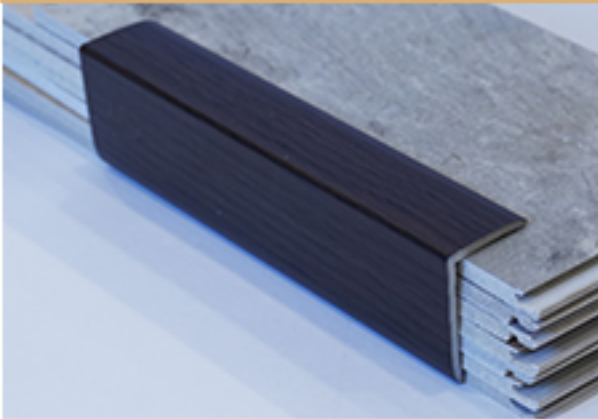

DARK BROWN

GREY

WHITE

LIGHT BROWN

ACCESSORIES® SPC

AQSA SPC L PROFILE

• **SIZE (MM) : 30× 20 × 2377.44**

BEIGE

BLACK BROWN

DARK BROWN

GREY

WHITE

LIGHT BROWN

ACCESSORIES® SPC

AQSA SPC END PROFILE

• SIZE (MM) : 24 × 4 × 2700