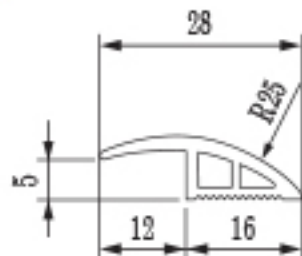

ACCESSORIES® SPC

AQSA SPC SKIRTING (70MM)

• SIZE (MM) : 70 × 12 × 2194.56

BEIGE

BLACK BROWN

DARK BROWN

GREY

WHITE

LIGHT BROWN

ACCESSORIES AQSA® SPC SKIRTING

AQSA® SPC SKIRTING (95MM)

ACCESSORIES® SPC

AQSA SPC REDUCER

• SIZE (MM) : 28 × 5 × 2743.2

BEIGE

BLACK BROWN

DARK BROWN

GREY

WHITE

LIGHT BROWN

ACCESSORIES® SPC

AQSA SPC L PROFILE

• **SIZE (MM) : 30× 20 × 2377.44**

BEIGE

BLACK BROWN

DARK BROWN

GREY

WHITE

LIGHT BROWN

ACCESSORIES® SPC

AQSA SPC END PROFILE

• SIZE (MM) : 24 × 4 × 2700