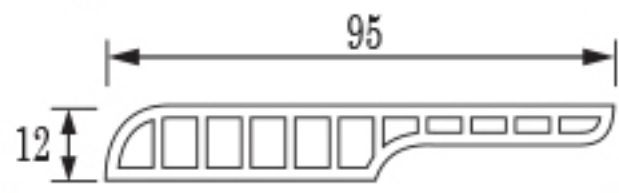

ACCESSORIES® SPC

AQSA SPC SKIRTING (70MM)

• SIZE (MM) : 70 × 12 × 2194.56

BEIGE

BLACK BROWN

DARK BROWN

GREY

WHITE

LIGHT BROWN

ACCESSORIES AQSA® SPC SKIRTING

AQSA® SPC SKIRTING (95MM)

ACCESSORIES® SPC

AQSA SPC REDUCER

• SIZE (MM) : 28 × 5 × 2743.2

BEIGE

BLACK BROWN

DARK BROWN

GREY

WHITE

LIGHT BROWN

ACCESSORIES® SPC

AQSA SPC L PROFILE

• **SIZE (MM) : 30× 20 × 2377.44**

BEIGE

BLACK BROWN

DARK BROWN

GREY

WHITE

LIGHT BROWN

ACCESSORIES® SPC

AQSA SPC END PROFILE

• SIZE (MM) : 24 × 4 × 2700