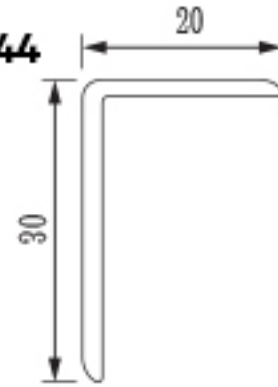

LIGHT BROWN

ACCESSORIES AQSA® SPC SKIRTING

AQSA® SPC SKIRTING (95MM)

ACCESSORIES® SPC

AQSA SPC REDUCER

• SIZE (MM) : 28 × 5 × 2743.2

BEIGE

BLACK BROWN

DARK BROWN

GREY

WHITE

LIGHT BROWN

ACCESSORIES® SPC

AQSA SPC L PROFILE

• **SIZE (MM) : 30× 20 × 2377.44**

BEIGE

BLACK BROWN

DARK BROWN

GREY

WHITE

LIGHT BROWN

ACCESSORIES® SPC

AQSA SPC END PROFILE

• SIZE (MM) : 24 × 4 × 2700

• SIZE (MM) : 25 × 3 × 2700

BEIGE

BLACK BROWN

DARK BROWN

GREY

WHITE

LIGHT BROWN