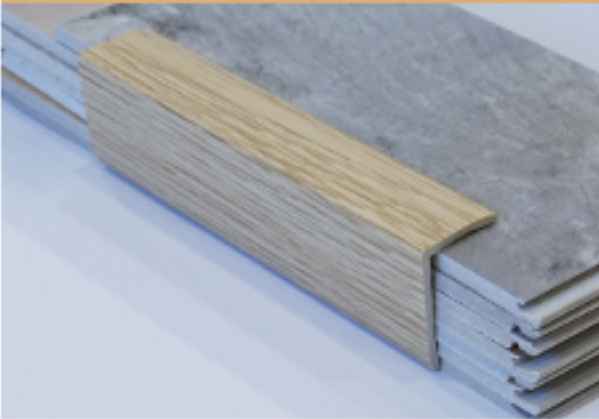

LIGHT BROWN

ACCESSORIES AQSA® SPC SKIRTING

AQSA® SPC SKIRTING (95MM)

ACCESSORIES® SPC

AQSA SPC REDUCER

• SIZE (MM) : 28 × 5 × 2743.2

BEIGE

BLACK BROWN

DARK BROWN

GREY

WHITE

LIGHT BROWN

ACCESSORIES® SPC

AQSA SPC L PROFILE

• **SIZE (MM) : 30× 20 × 2377.44**

BEIGE

BLACK BROWN

DARK BROWN

GREY

WHITE

LIGHT BROWN

ACCESSORIES® SPC

AQSA SPC END PROFILE

• SIZE (MM) : 24 × 4 × 2700