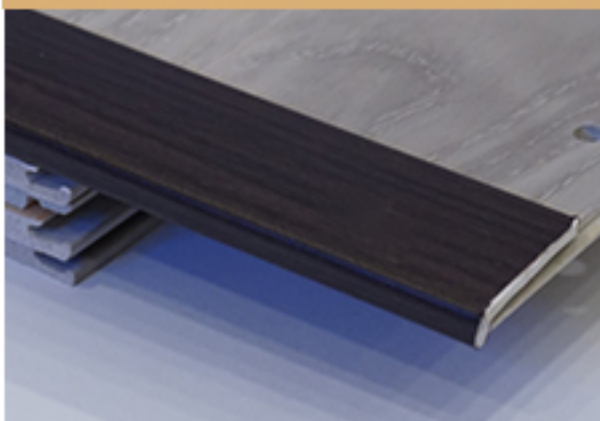

BLACK BROWN

WHITE