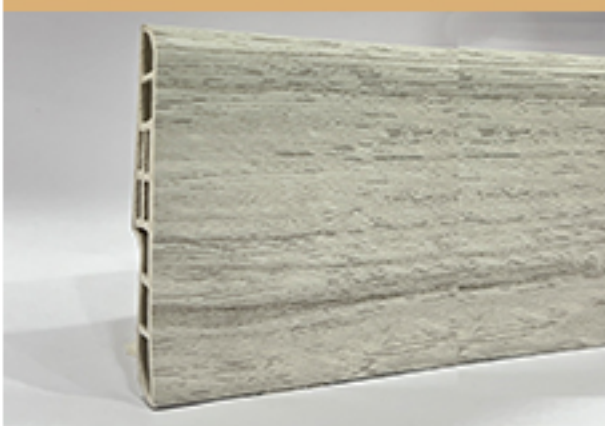

ACCESSORIES® SPC

AQSA SPC SKIRTING (70MM)

• SIZE (MM) : 70 × 12 × 2194.56

BEIGE

BLACK BROWN

DARK BROWN

GREY

WHITE

LIGHT BROWN

ACCESSORIES AQSA® SPC SKIRTING

AQSA® SPC SKIRTING (95MM)

ACCESSORIES® SPC

AQSA SPC REDUCER

• SIZE (MM) : 28 × 5 × 2743.2

BEIGE

BLACK BROWN

DARK BROWN

GREY

WHITE

LIGHT BROWN

ACCESSORIES® SPC

AQSA SPC L PROFILE

• **SIZE (MM) : 30× 20 × 2377.44**

BEIGE

BLACK BROWN

DARK BROWN

GREY

WHITE

LIGHT BROWN

ACCESSORIES® SPC

AQSA SPC END PROFILE

• SIZE (MM) : 24 × 4 × 2700