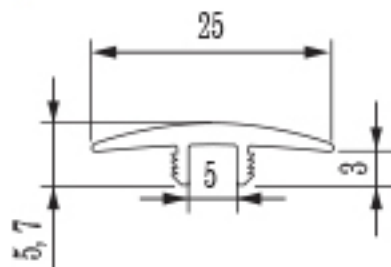

DARK BROWN

GREY

WHITE

LIGHT BROWN

ACCESSORIES® SPC

AQSA SPC L PROFILE

• **SIZE (MM) : 30× 20 × 2377.44**

BEIGE

BLACK BROWN

DARK BROWN

GREY

WHITE

LIGHT BROWN

ACCESSORIES® SPC

AQSA SPC END PROFILE

• SIZE (MM) : 24 × 4 × 2700

BEIGE

BLACK BROWN

DARK BROWN

GREY

WHITE

LIGHT BROWN

ACCESSORIES® SPC

AQSA SPC T PROFILE

• SIZE (MM) : 25 × 3 × 2700

BEIGE

BLACK BROWN

DARK BROWN

GREY

WHITE

LIGHT BROWN